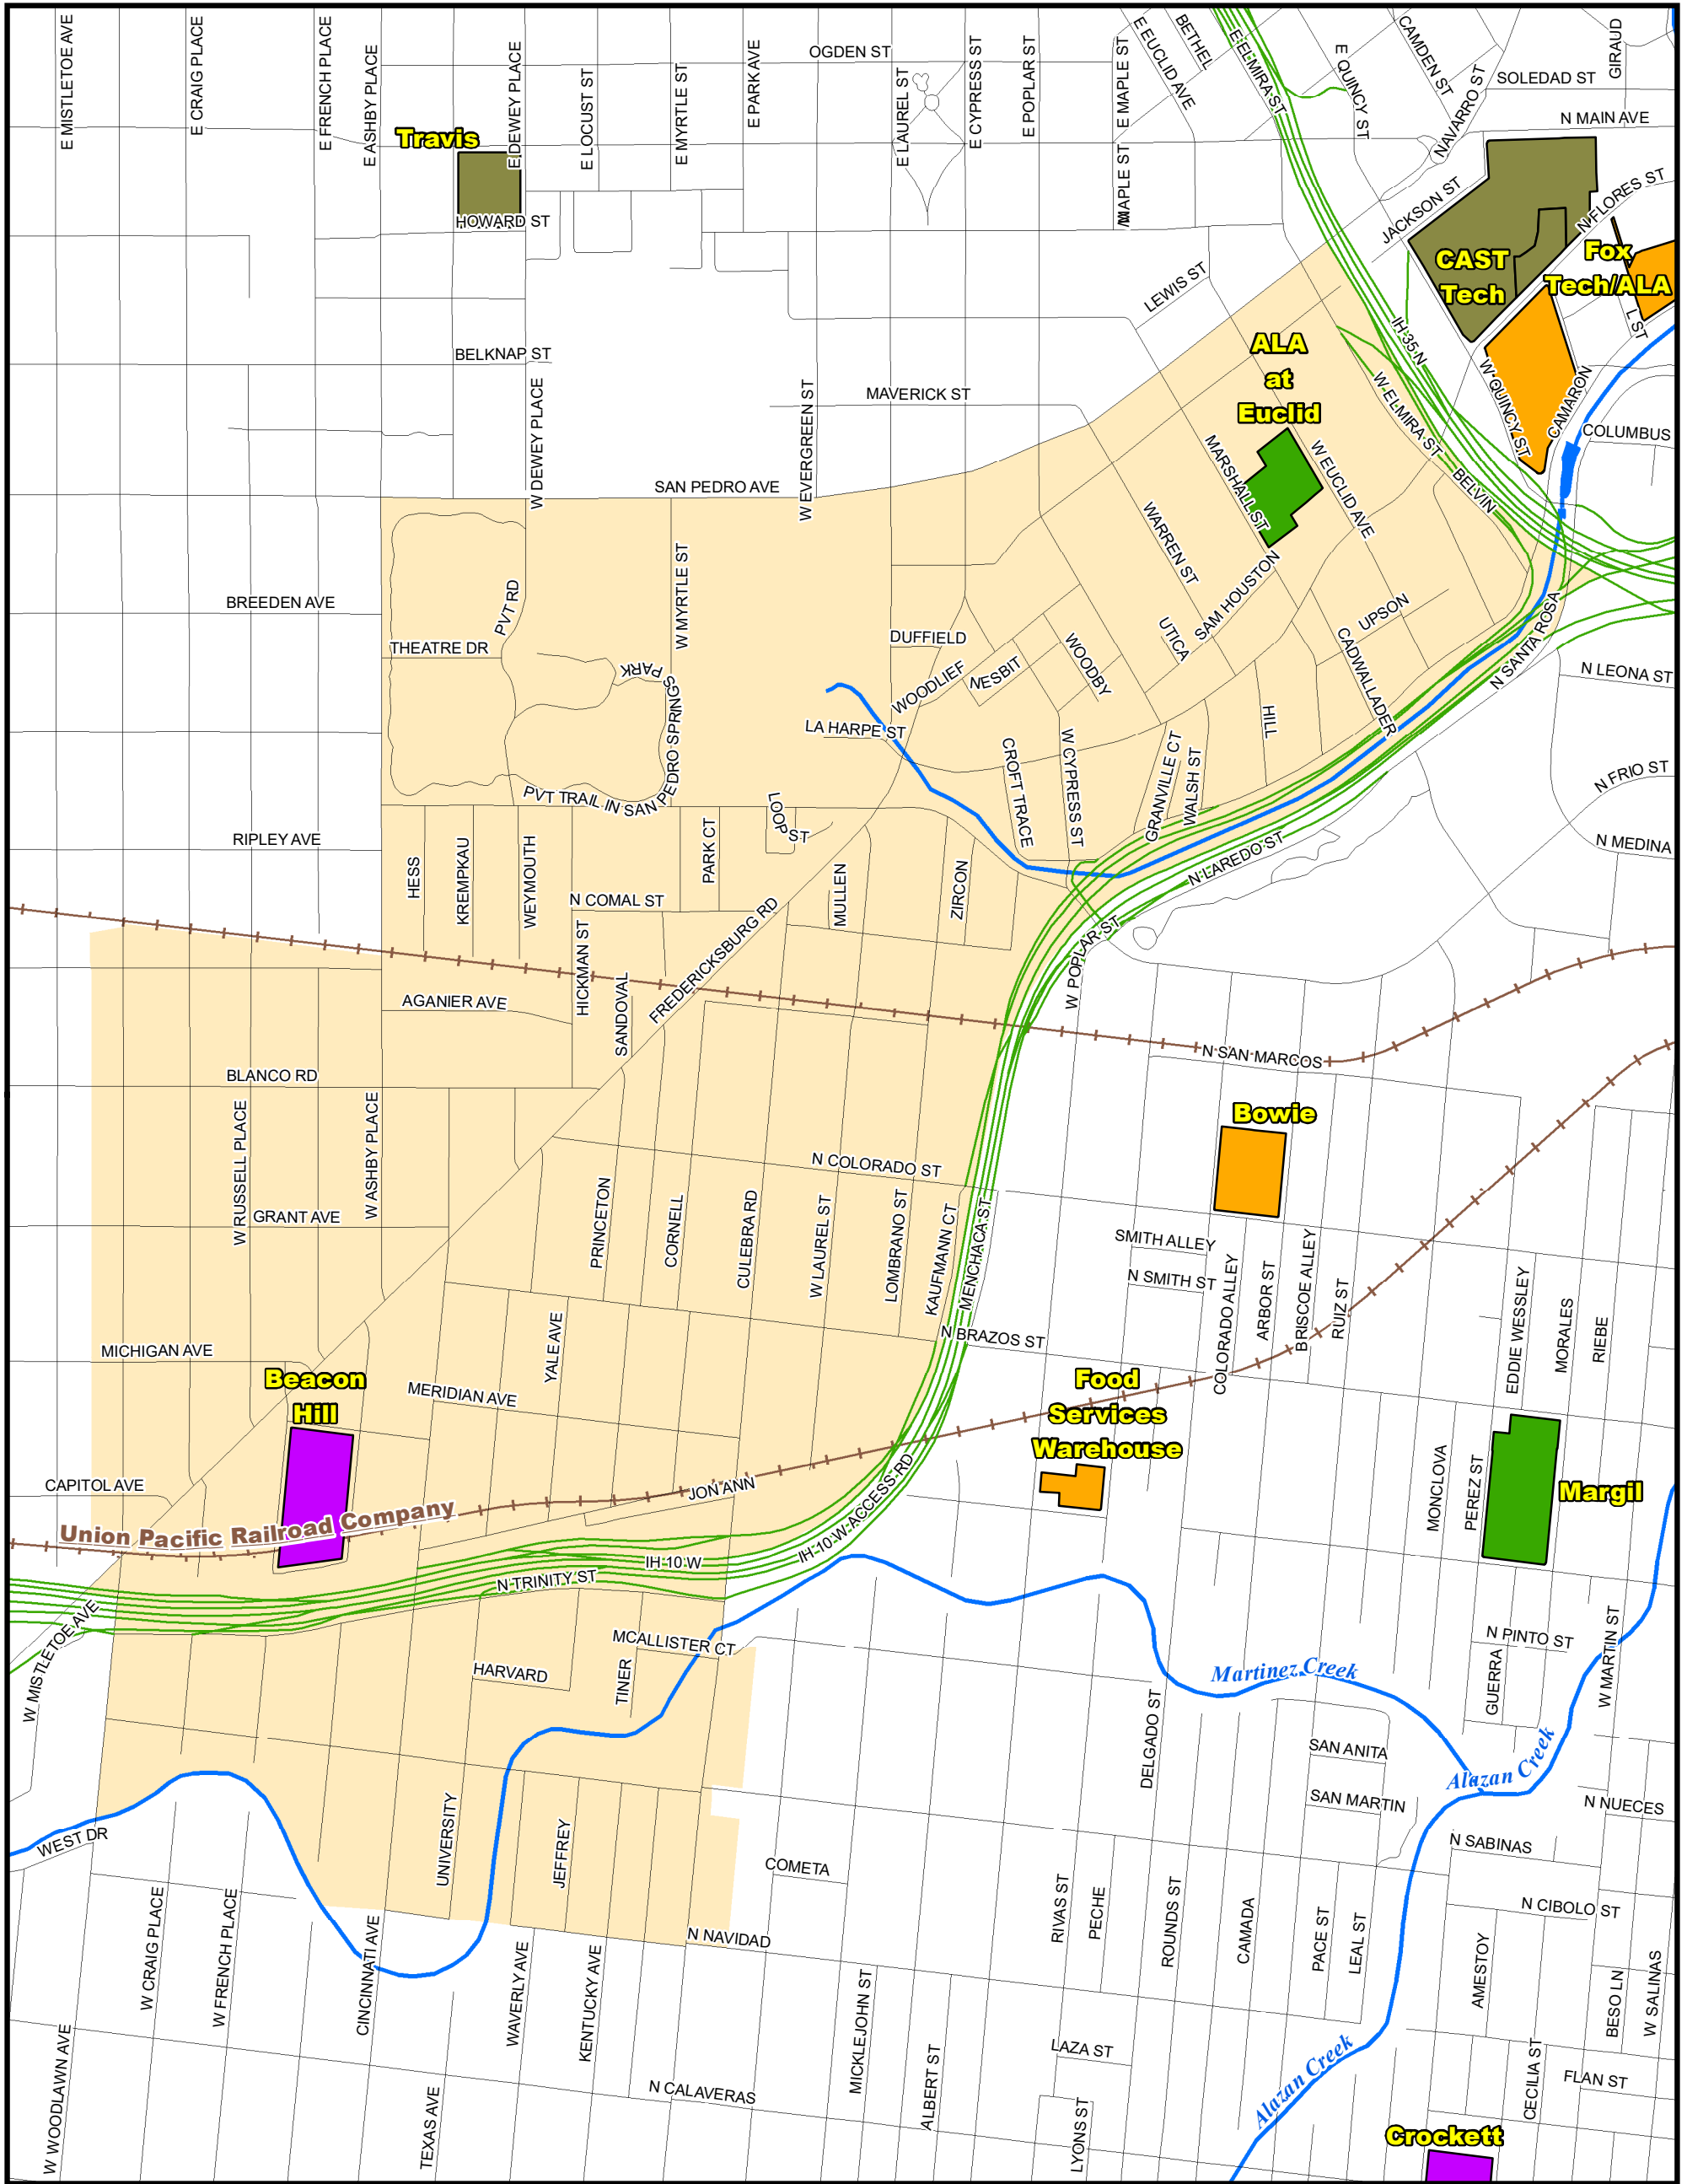

Attendance Boundary for 2021-2022

BEACON HILL
Primary School
Grades Served: PK-8

1411 W. ASHBY PLACE
SAN ANTONIO, TX 78201

LEGEND

1 inch equals 0.16 miles

Last Updated 2019-2020

SAISD Facilities		Route Features		Natural Features	
Facility_Type					
	Administrative		Primary PK/K-5/6		PK/K-8 School
	Closed - Pending Reuse		High School		Special Program
	Early Childhood EC		Middle School		Streets
	Rivers & Creeks		Railroad Tracks		Water Bodies